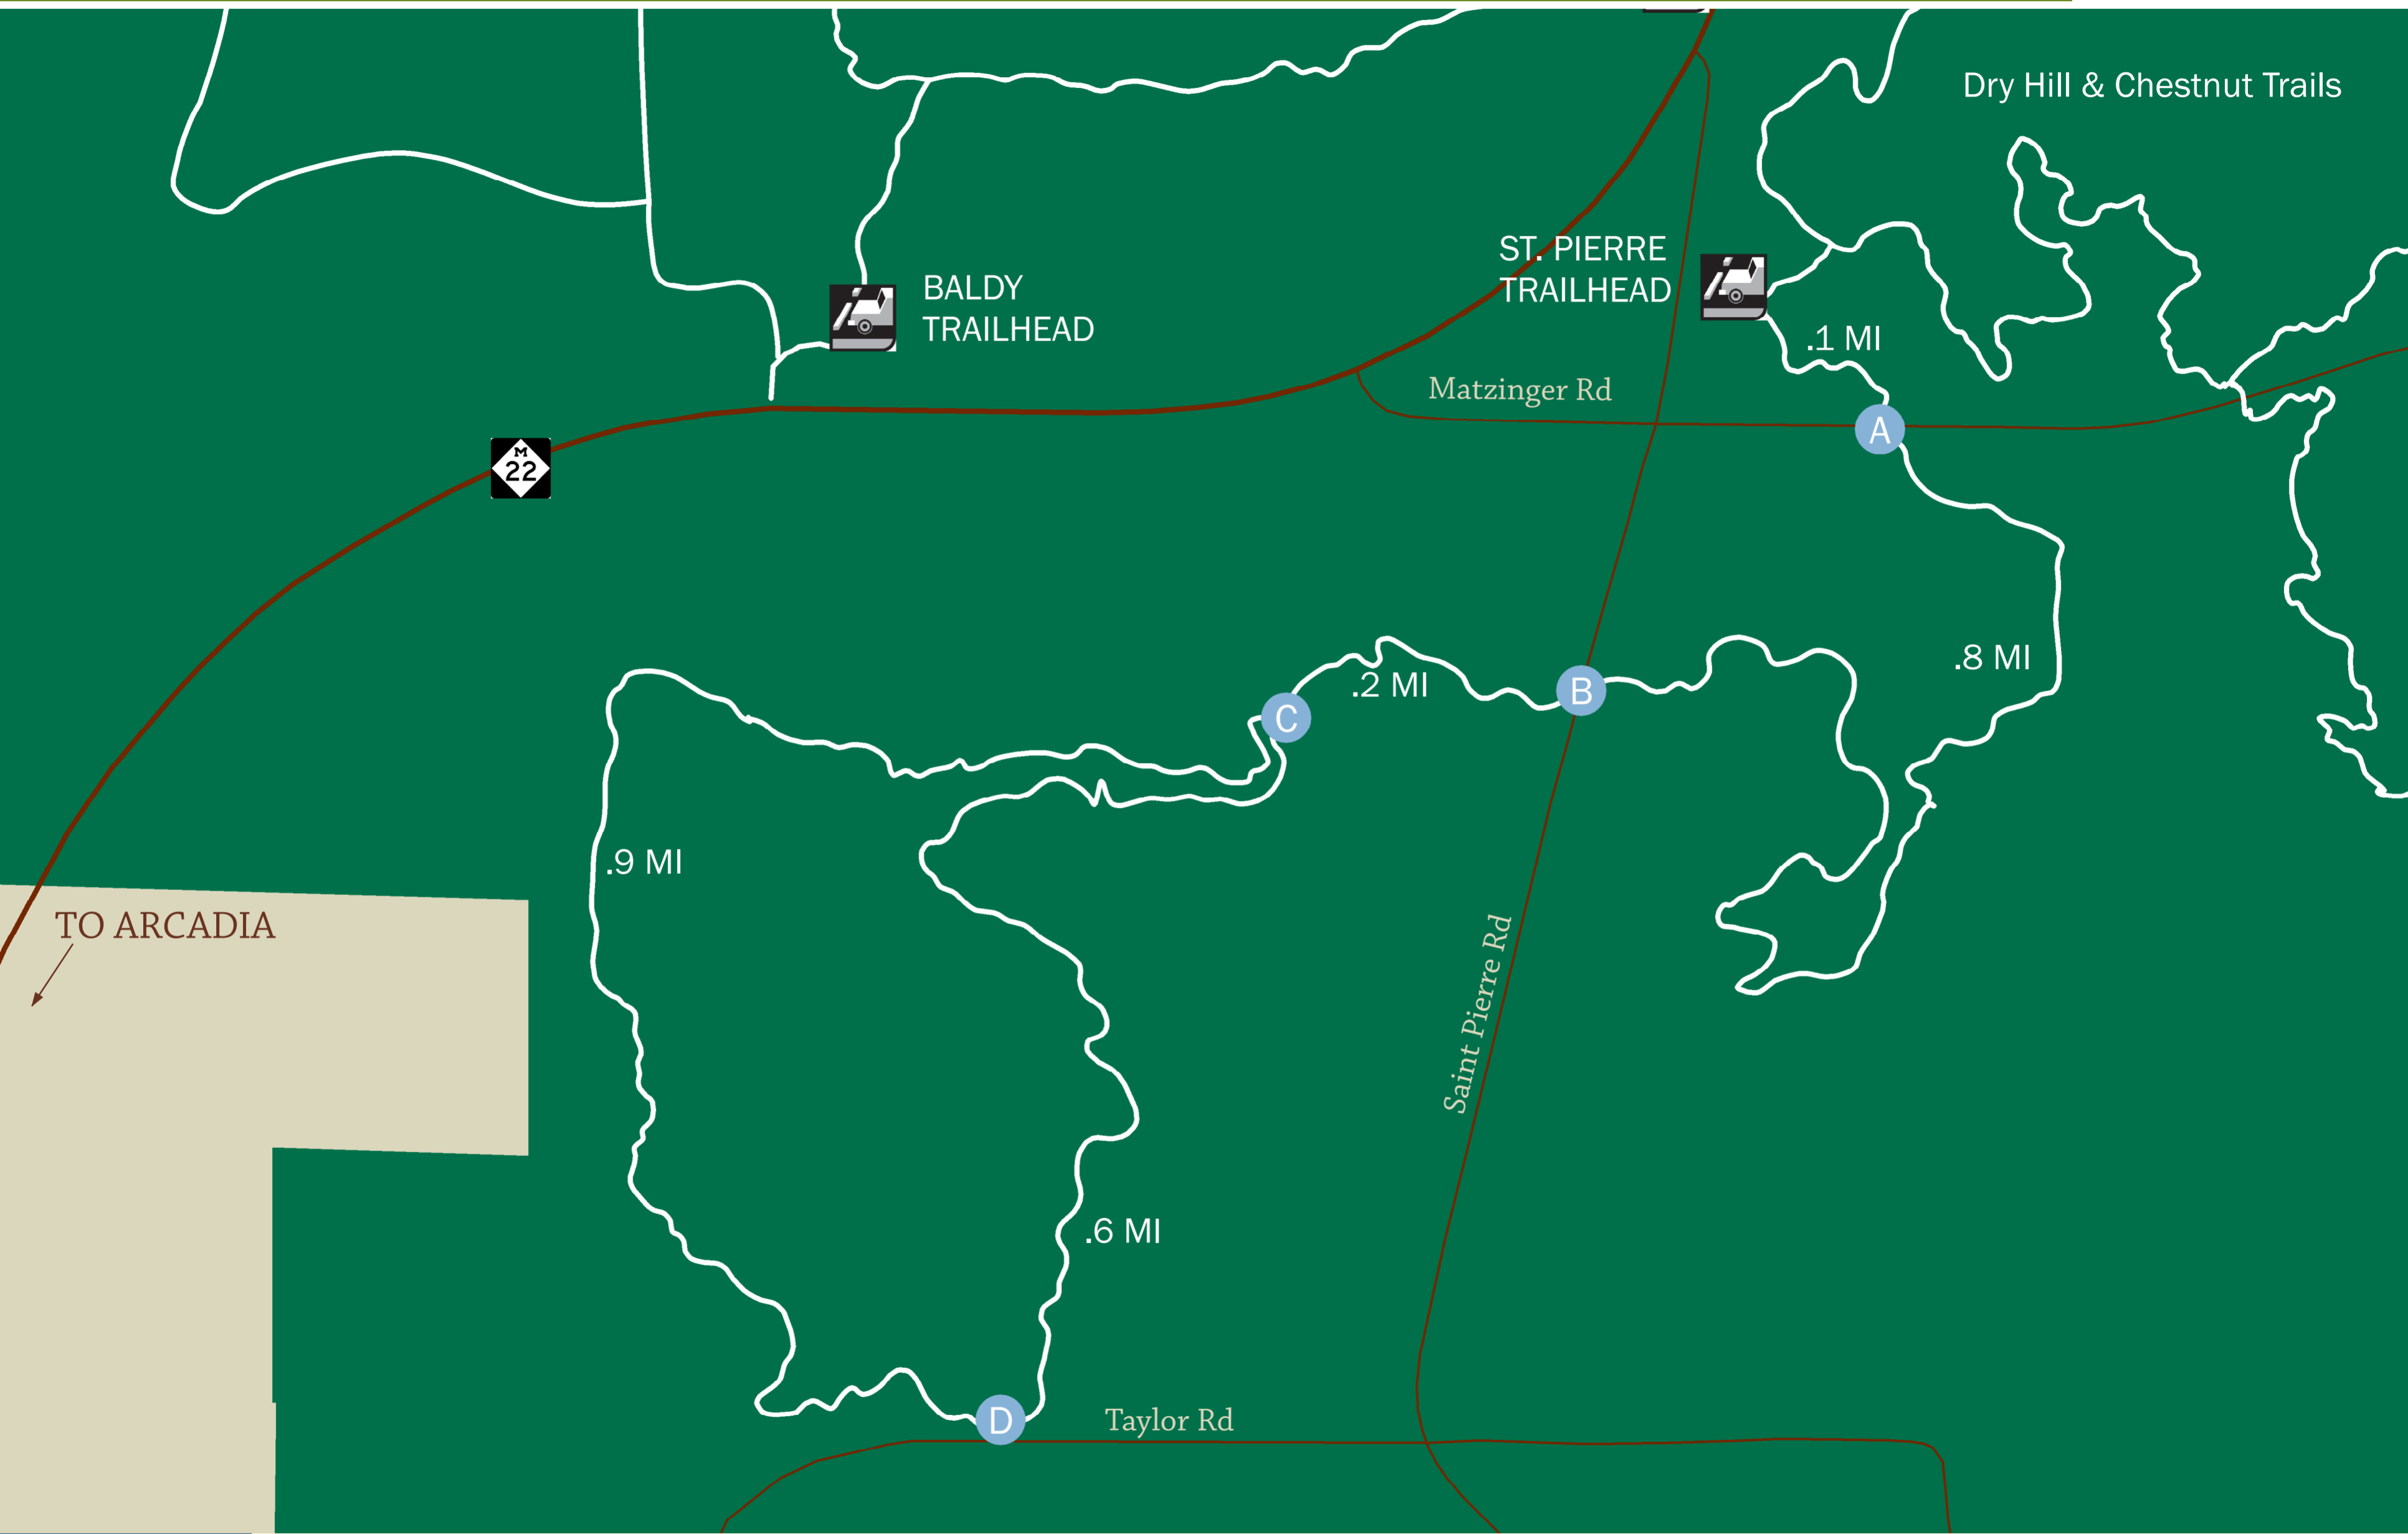

# ARCADIA DUNES: THE C.S. MOTT NATURE PRESERVE

## CAMP ARCADIA TRAILS

GRAND TRAVERSE REGIONAL LAND CONSERVANCY: PROTECTING SIGNIFICANT NATURAL, SCENIC AND FARM LANDS, AND ADVANCING STEWARDSHIP, NOW AND FOR ALL FUTURE GENERATIONS

GTRLC.ORG

**LEGEND**

- Trail
- GTRLC Nature Preserves
- Parking
- Wayfinding Signs

0 0.1 0.2 Miles